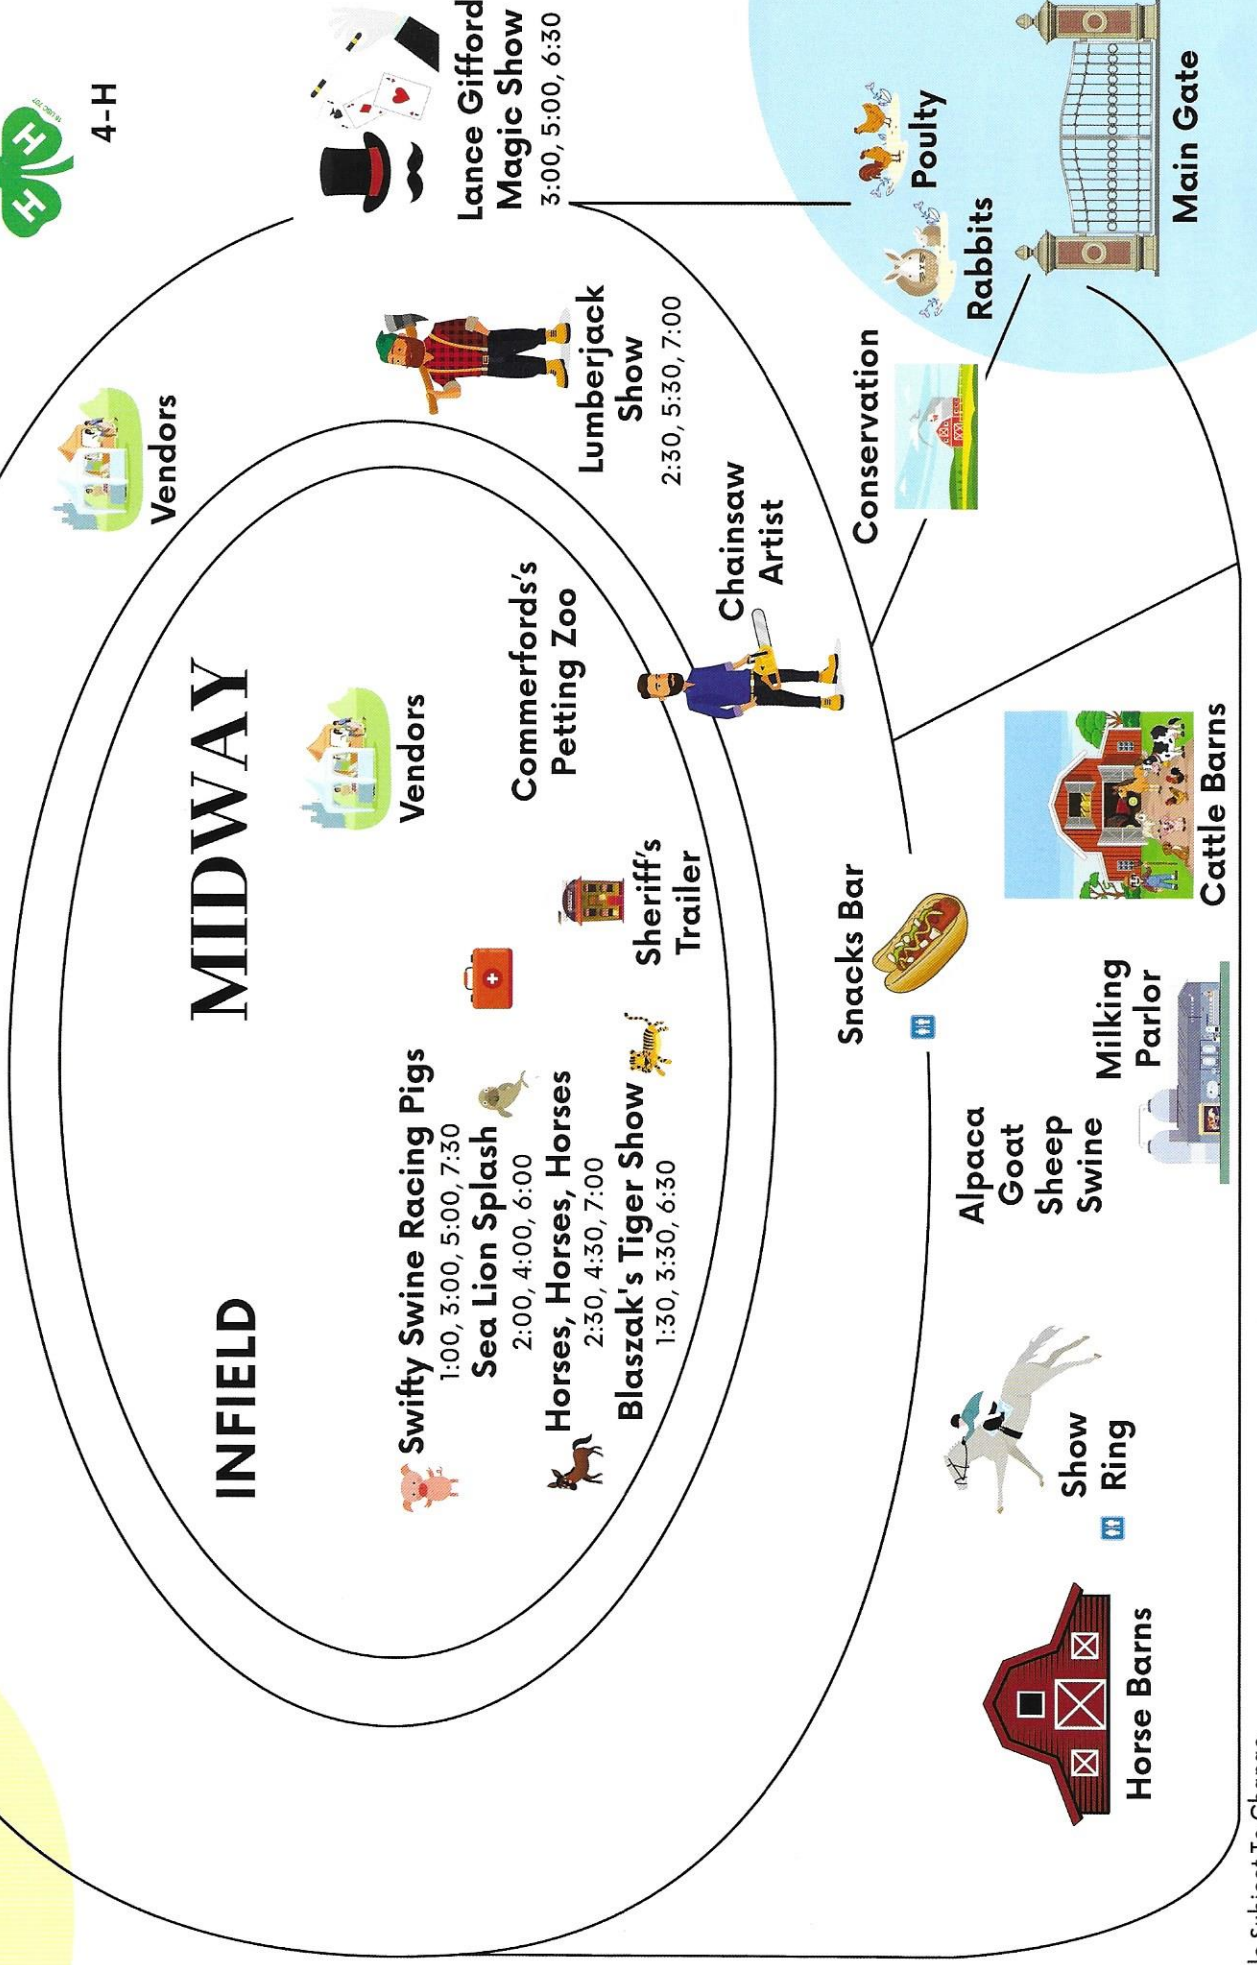

Welcome To The Fair

MIDWAY

Domestics  4-H

Grandstand 

Grandstand Gate 

Restrooms 

Beer Tent 

Tenth Street

Schedule Subject To Change

Erie Street